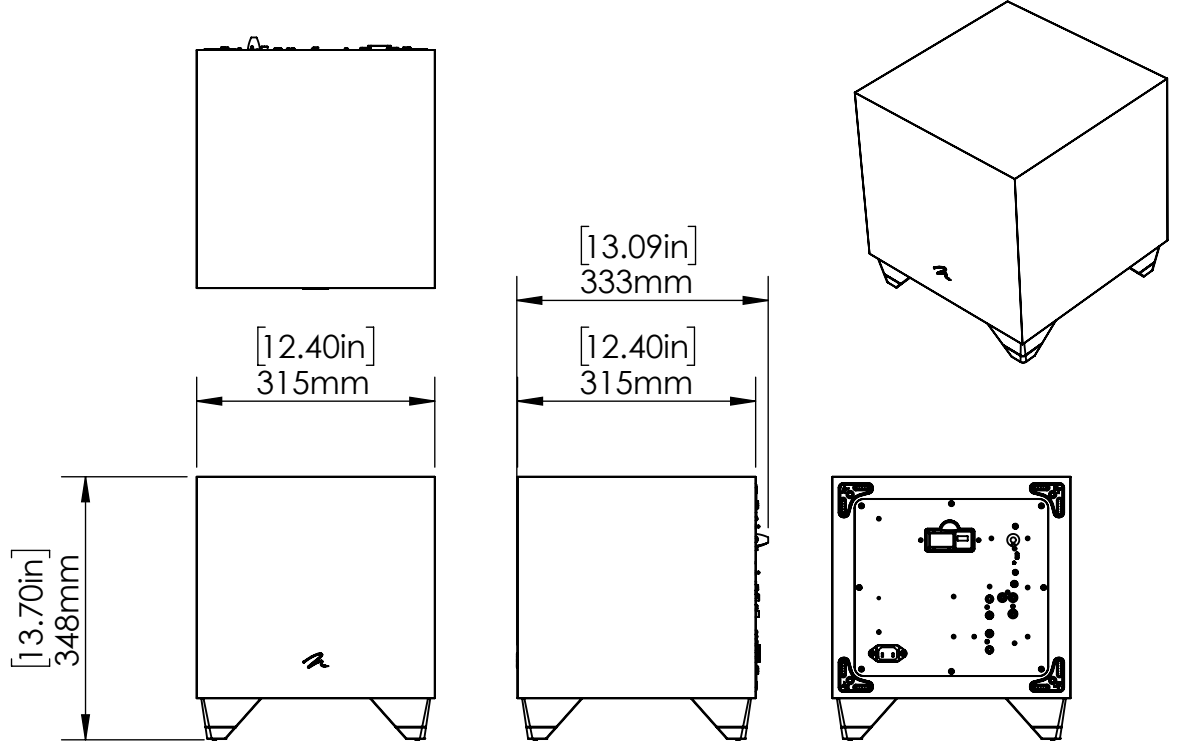

DYNAMO 800X

DIMENSION DRAWING

DOWN FIRE

(DEFAULT POSITION)

FRONT FIRE